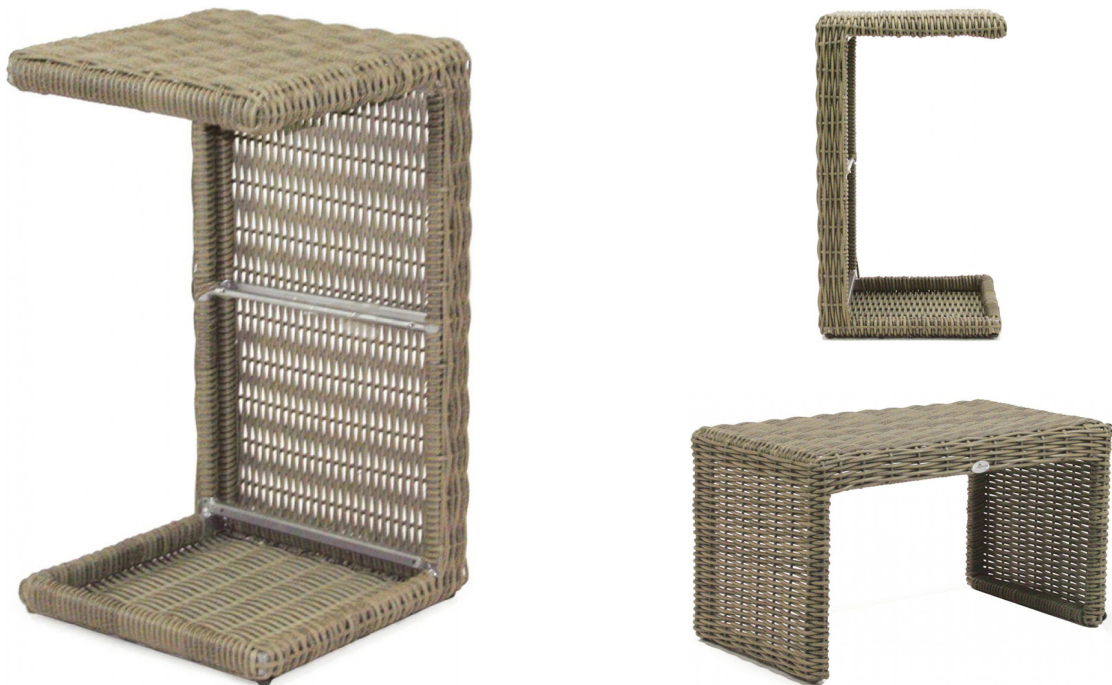

Palisades Utility Table

SKU: PLI-G1UT1

The Palisades Utility Table is multi-functional. Vertically, it can nestle into a chair, chaise or deep-seating to be used as a tabletop. Horizontally, it can be used in bed as a breakfast tray. This transitional piece utilizes a lighter stain that can blend easily with other finishes in a room. The Palisades Collection has a traditional, half-round weave that is classic.

Product Details

Dimensions: 26"H x 14"W x 14"D

Color Options: Brown

Materials: Powder coated aluminum with wicker.