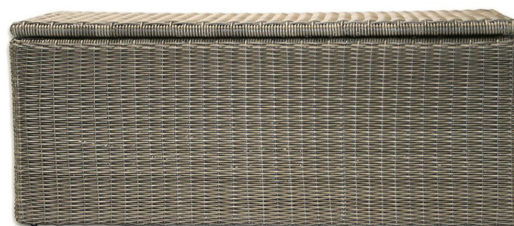

# Palisades Storage Bench

SKU: PLI-G1UT2

The Palisades Storage Chest serves as a storage container or an extra seating. This collection has a lighter stain that can blend easily with other finishes in a room. The Palisades Collection has a traditional, half-round weave that is classic.

## Product Details

**Dimensions:** 18"H x 51"W x 20.5"D

**Color Options:** Brown

**Materials:** Powder coated aluminum with wicker.

Patio Heaven  
P: 310.532.8321

14501 S. Figueroa Street  
F: 310.400.3538