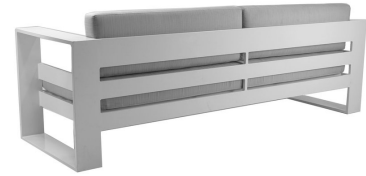

Hampton Sofa - White

SKU: HAM-SOFA-WT

The Hampton Collection has a clean silhouette that is driven by comfort and contemporary styling. Offering scale and luxury in comfort, the Hampton Sofa combines a robust aluminum frame with high-quality Sunbrella fabric cushions to stand the test of time.

Product Details

Dimensions: 28"H x 94"W x 33"D (33"H with cushion.)

Color Options: White, Grey or Teak

Materials: Powder coated aluminum.

Patio Heaven
P: 310.532.8321

14501 S. Figueroa Street
F: 310.400.3538