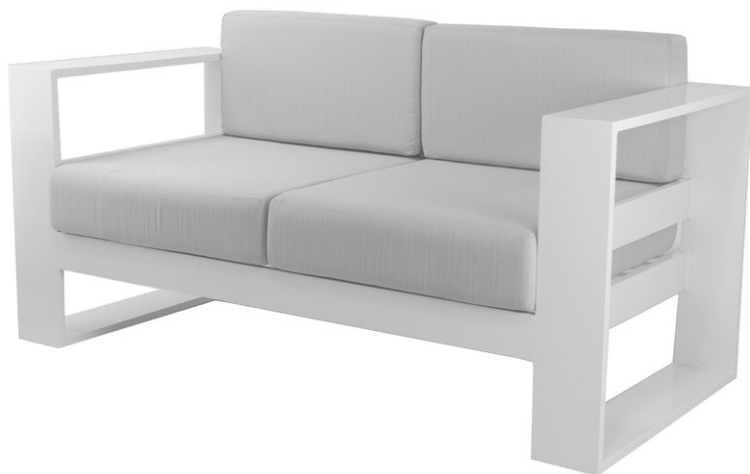

Hampton Loveseat - White

SKU: HAM-LOVE-WT

The Hampton Collection has a clean silhouette that is driven by comfort and contemporary styling. Offering scale and luxury in comfort, the Hampton Loveseat combines a robust aluminum frame with high-quality Sunbrella fabric cushions to stand the test of time.

Product Details

Dimensions: 28"H x 64"W x 33"D (33"H with cushion.)

Color Options: White, Grey or Teak

Materials: Powder coated aluminum.

Patio Heaven
P: 310.532.8321

14501 S. Figueroa Street
F: 310.400.3538