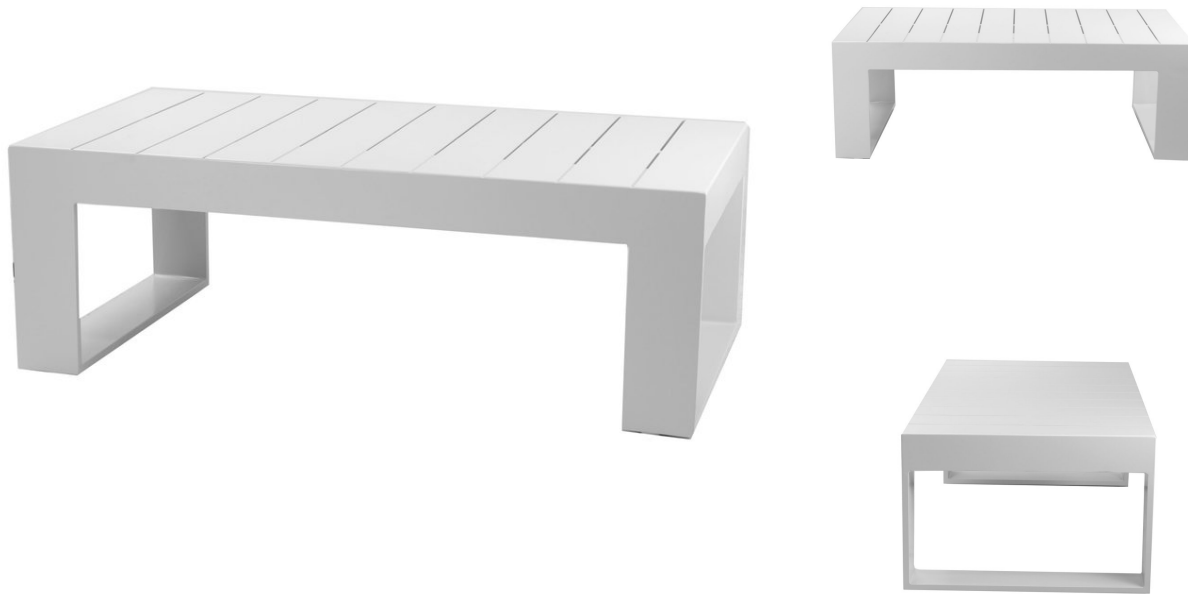

Hampton Coffee Table - White

SKU: HAM-COFF-WT

The Hampton Collection has a clean silhouette that is driven by comfort and contemporary styling. Offering scale and luxury in comfort, the Hampton Coffee Table combines a robust aluminum frame with high-quality Sunbrella fabric cushions to stand the test of time.

Product Details

- Dimensions:** 16.5"H x 48"W x 28"D
- Color Options:** White, Grey or Teak
- Materials:** Powder coated aluminum.

Patio Heaven
P: 310.532.8321

14501 S. Figueroa Street
F: 310.400.3538

Gardena, CA 90248
patioheaven.com